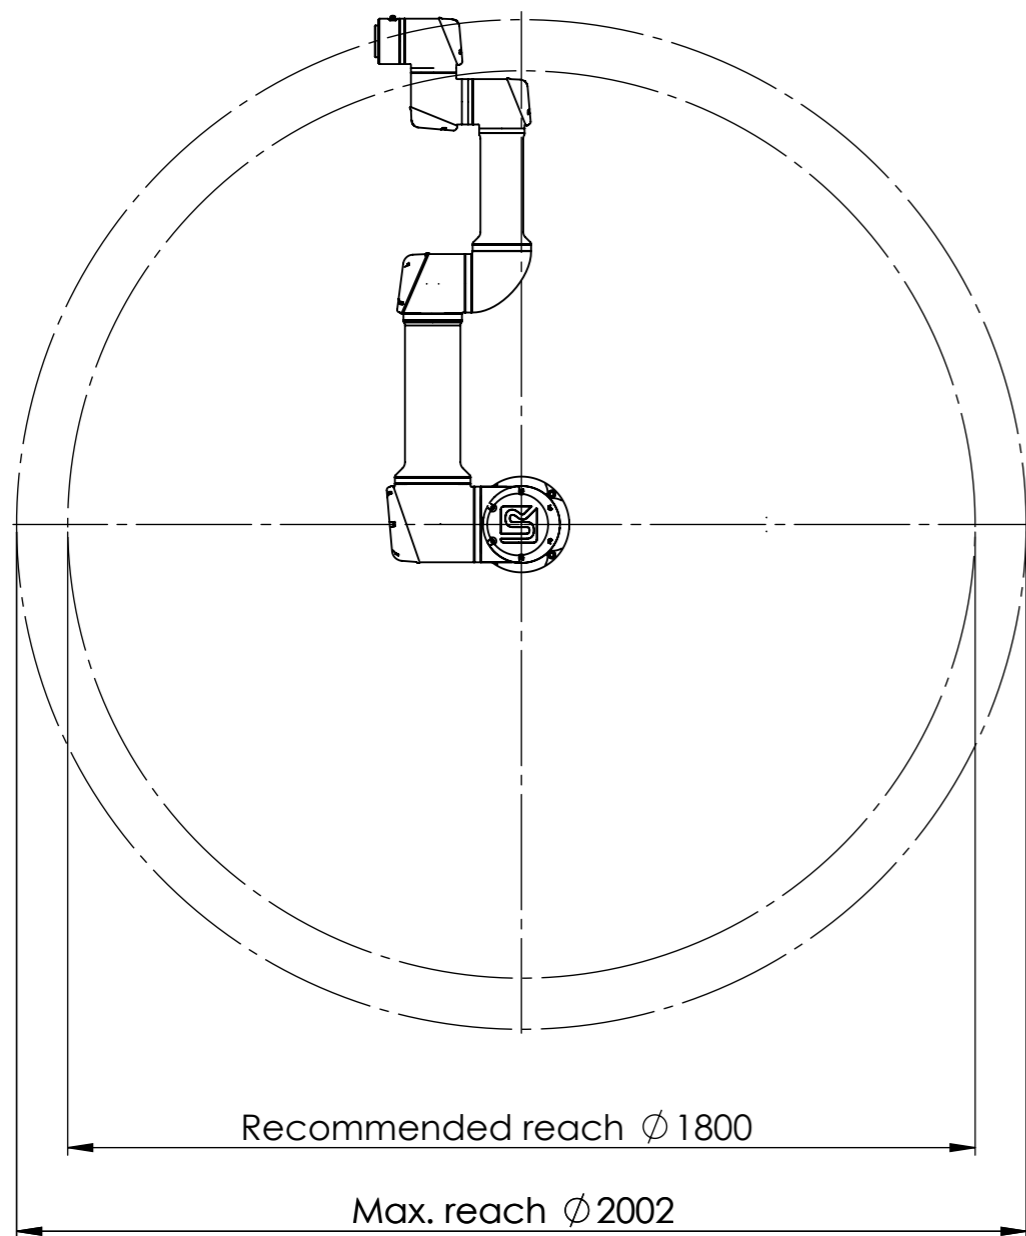

UR16e working area, top view

UR16e working area, side view

All dimensions in mm
For public use

		
UNIVERSAL ROBOTS		
<small>TEL: +45 89 93 89 89 FAX: +45 38 79 89 89 WEB: universal-robots.com</small>		
TITLE: UR16e Working Area		
DATE: 28-08-2019		
<small>Status change date:</small>		
<small>DWG NO.</small>	1000701	<small>REV.</small> 00-00
<small>SCALE:1:15</small>	<small>SHEET 1 OF 2</small>	<small>SIZE A3</small>

All dimensions in mm
For public use

 UNIVERSAL ROBOTS		
TEL: +45 89 93 89 89 FAX: +45 38 79 89 89 WEB: universal-robots.com		
TITLE: UR16e Working Area		
DATE: 28-08-2019		
Status change date:		
DWG NO. 1000701		REV. 00-00
SCALE: 1:8	SHEET 2 OF 2	SIZE A4