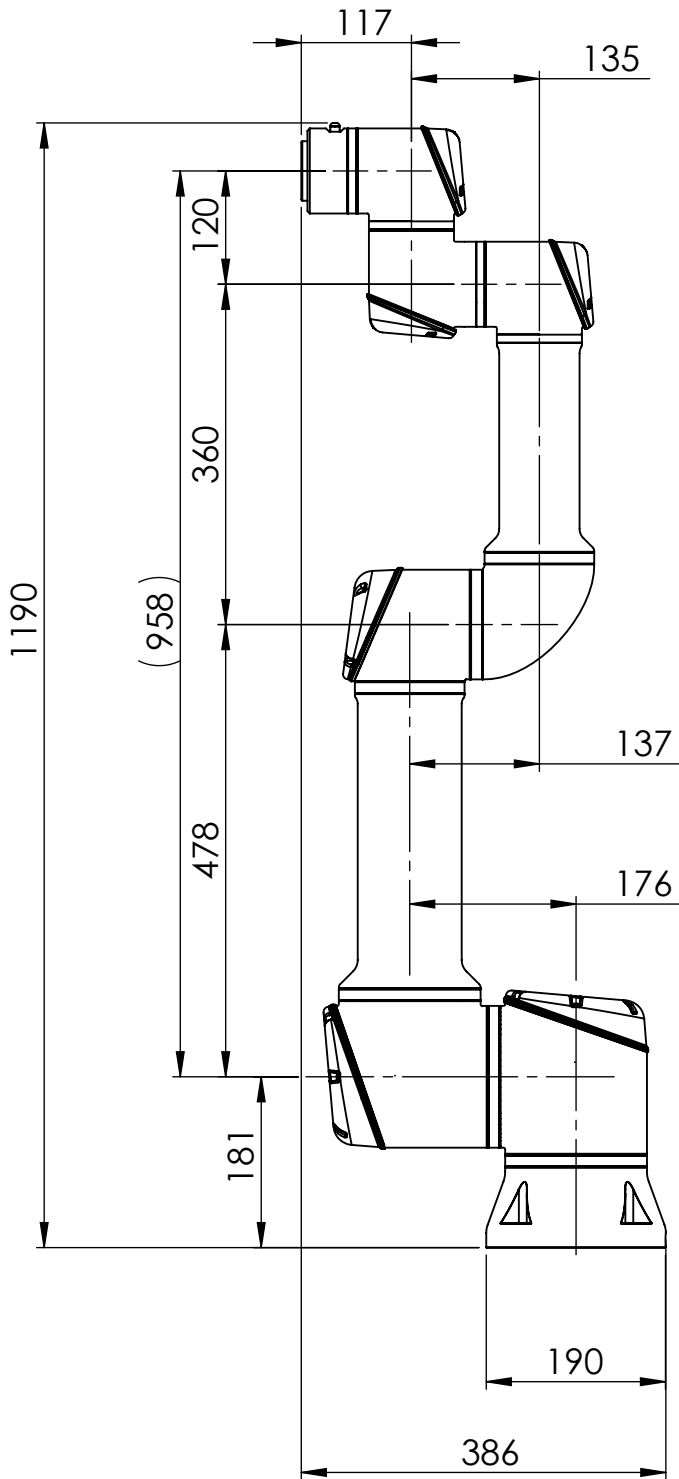

UR16e working area, top view

UR16e working area, side view

All dimensions in mm
For public use

		
UNIVERSAL ROBOTS		
<small>TEL: +45 89 93 89 89 FAX: +45 38 79 89 89 WEB: universal-robots.com</small>		
TITLE: UR16e Working Area		
DATE: 28-08-2019		
<small>Status change date:</small>		
<small>DWG NO.</small>	1000701	<small>REV.</small> 00-00
<small>SCALE:1:15</small>	<small>SHEET 1 OF 2</small>	<small>SIZE A3</small>

All dimensions in mm
For public use

 UNIVERSAL ROBOTS		
TEL: +45 89 93 89 89 FAX: +45 38 79 89 89 WEB: universal-robots.com		
TITLE: UR16e Working Area		
DATE: 28-08-2019		
Status change date:		
DWG NO. 1000701		REV. 00-00
SCALE: 1:8	SHEET 2 OF 2	SIZE A4