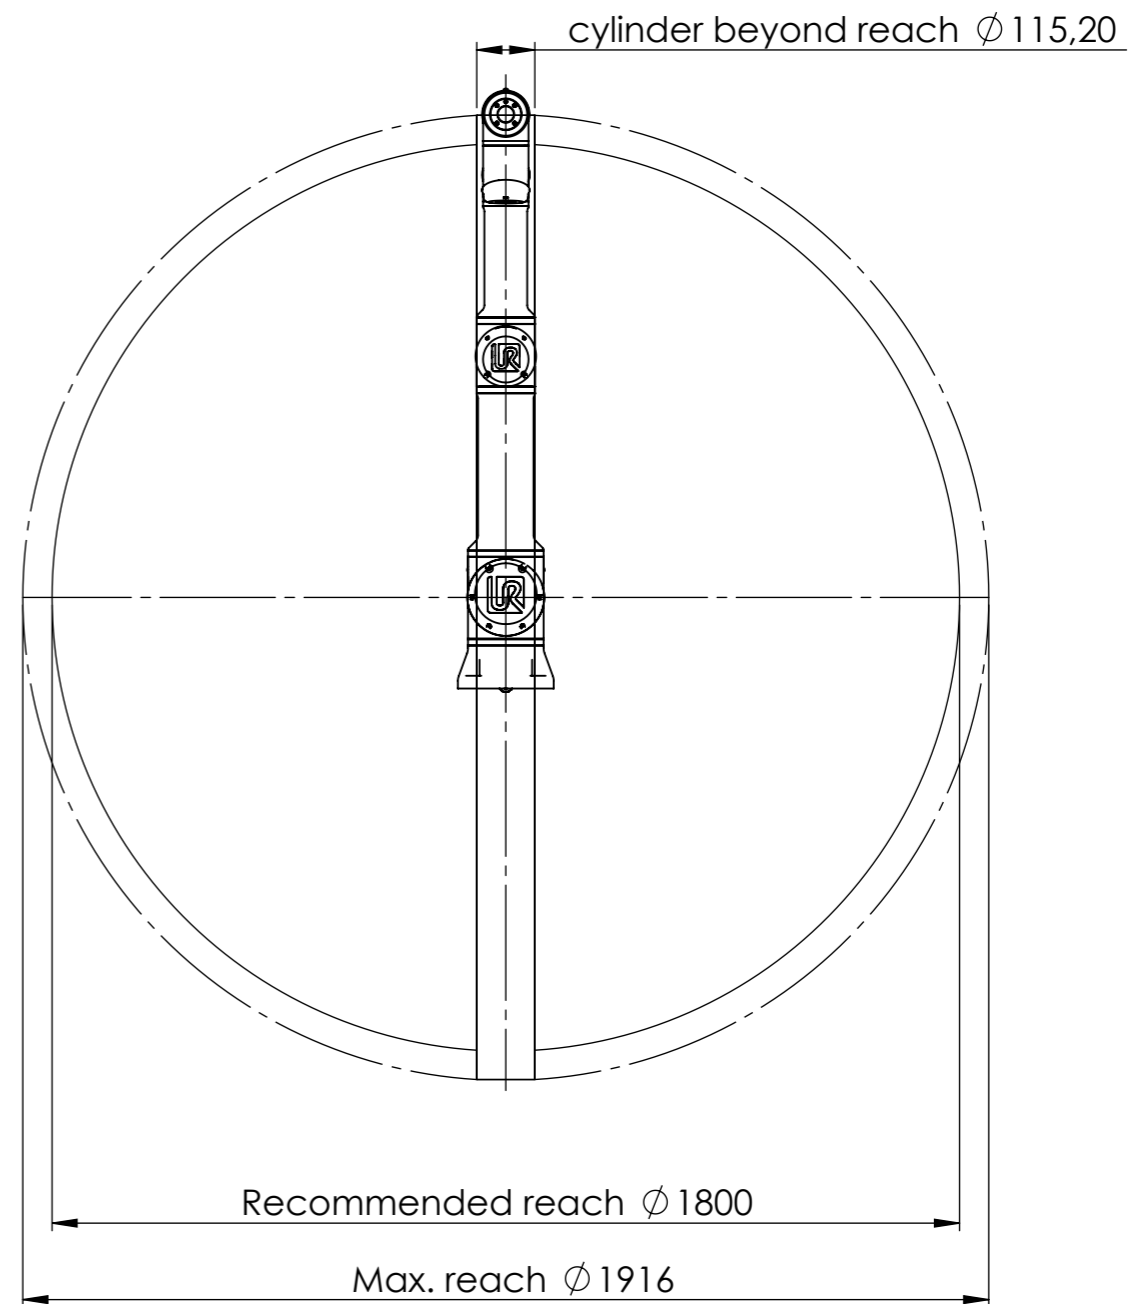

UR16e working area, top view

UR16e working area, side view

All dimensions in mm
For public use

		
UNIVERSAL ROBOTS		
<small>TEL: +45 89 93 89 89 FAX: +45 38 79 89 89 WEB: universal-robots.com</small>		
TITLE: UR16e Working Area		
DATE: 28-08-2019		
<small>Status change date:</small>		
<small>DWG NO.</small>	1000701	<small>REV.</small> 00-00
<small>SCALE:1:15</small>	<small>SHEET 1 OF 2</small>	<small>SIZE A3</small>

All dimensions in mm
For public use

 UNIVERSAL ROBOTS		
TEL: +45 89 93 89 89 FAX: +45 38 79 89 89 WEB: universal-robots.com		
TITLE: UR16e Working Area		
DATE: 28-08-2019		
Status change date:		
DWG NO. 1000701		REV. 00-00
SCALE: 1:8	SHEET 2 OF 2	SIZE A4