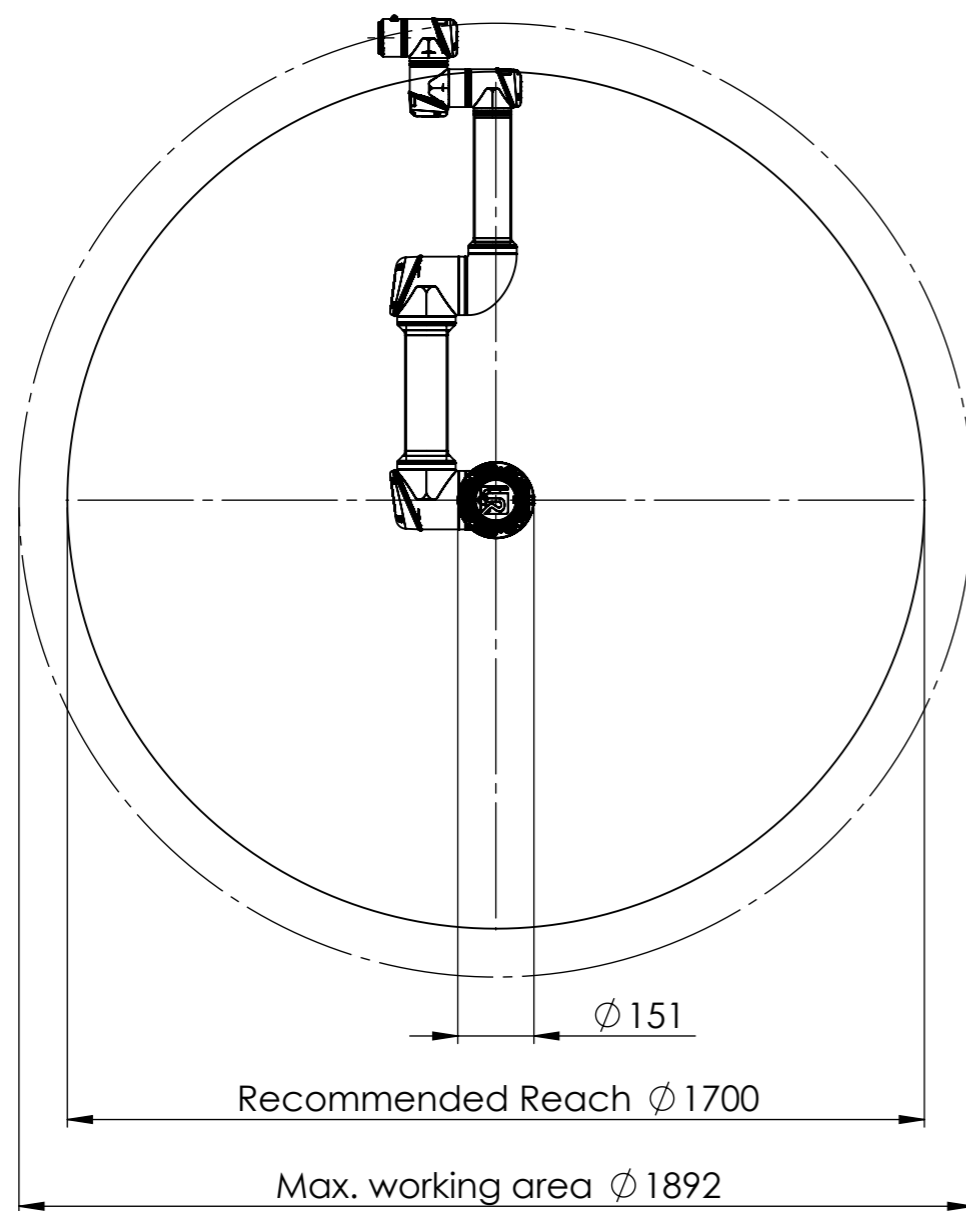

UR5 working area, top view

UR5 working area, side view

All dimension is in mm
For public use

 UNIVERSAL ROBOTS <small>TEL: +45 89 93 89 89 FAX: +45 38 79 89 89 WEB: universal-robots.com</small>	
TITLE: UR5e Working Area	
DATE: 28-05-2018	
Status change date:	
DWG NO. 1000698	REV. 0

All dimension is in mm
For public use

UNIVERSAL ROBOTS

TEL: +45 89 93 89 89 FAX: +45 38 79 89 89 WEB: universal-robots.com

TITLE:

UR5e Working Area

DATE

28-05-2018

Status change date:

DWG NO.

1000698

REV.

0