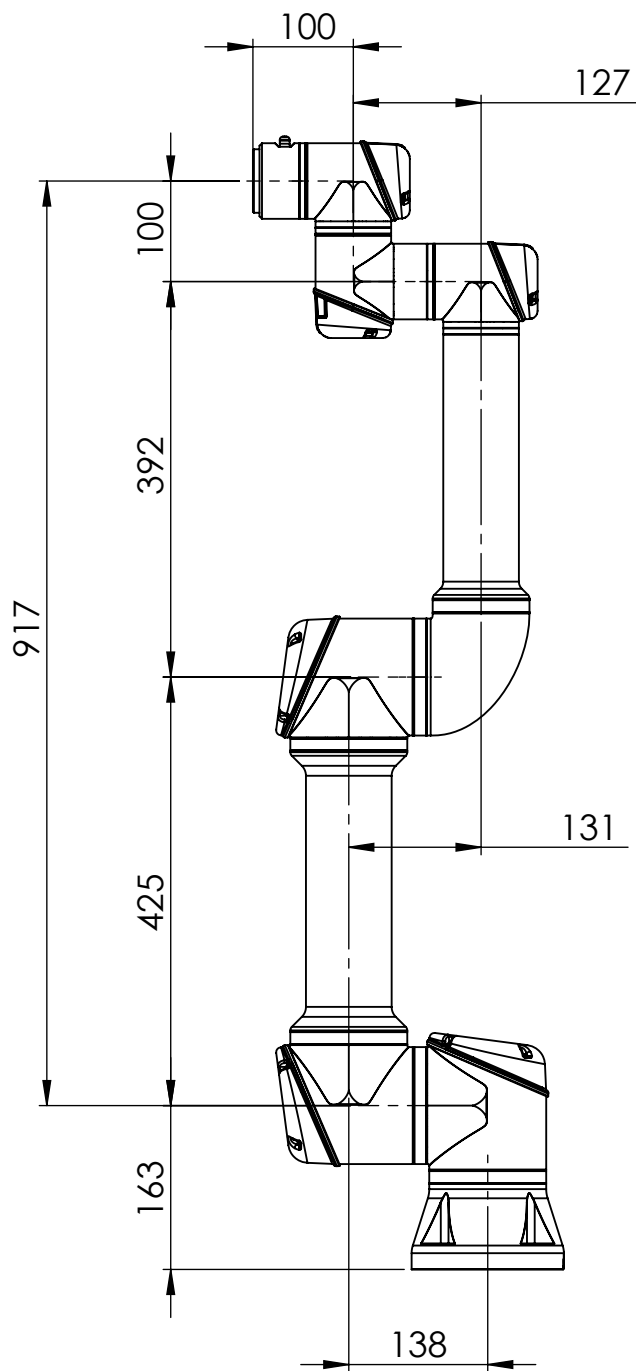

UR5 working area, top view

UR5 working area, side view

All dimension is in mm
For public use

 UNIVERSAL ROBOTS <small>TEL: +45 89 93 89 89 FAX: +45 38 79 89 89 WEB: universal-robots.com</small>	
TITLE: UR5e Working Area	
DATE: 28-05-2018	
Status change date:	
DWG NO. 1000698	REV. 0

All dimension is in mm
For public use

UNIVERSAL ROBOTS

TEL: +45 89 93 89 89 FAX: +45 38 79 89 89 WEB: universal-robots.com

TITLE:

UR5e Working Area

DATE

28-05-2018

Status change date:

DWG NO.

1000698

REV.

0