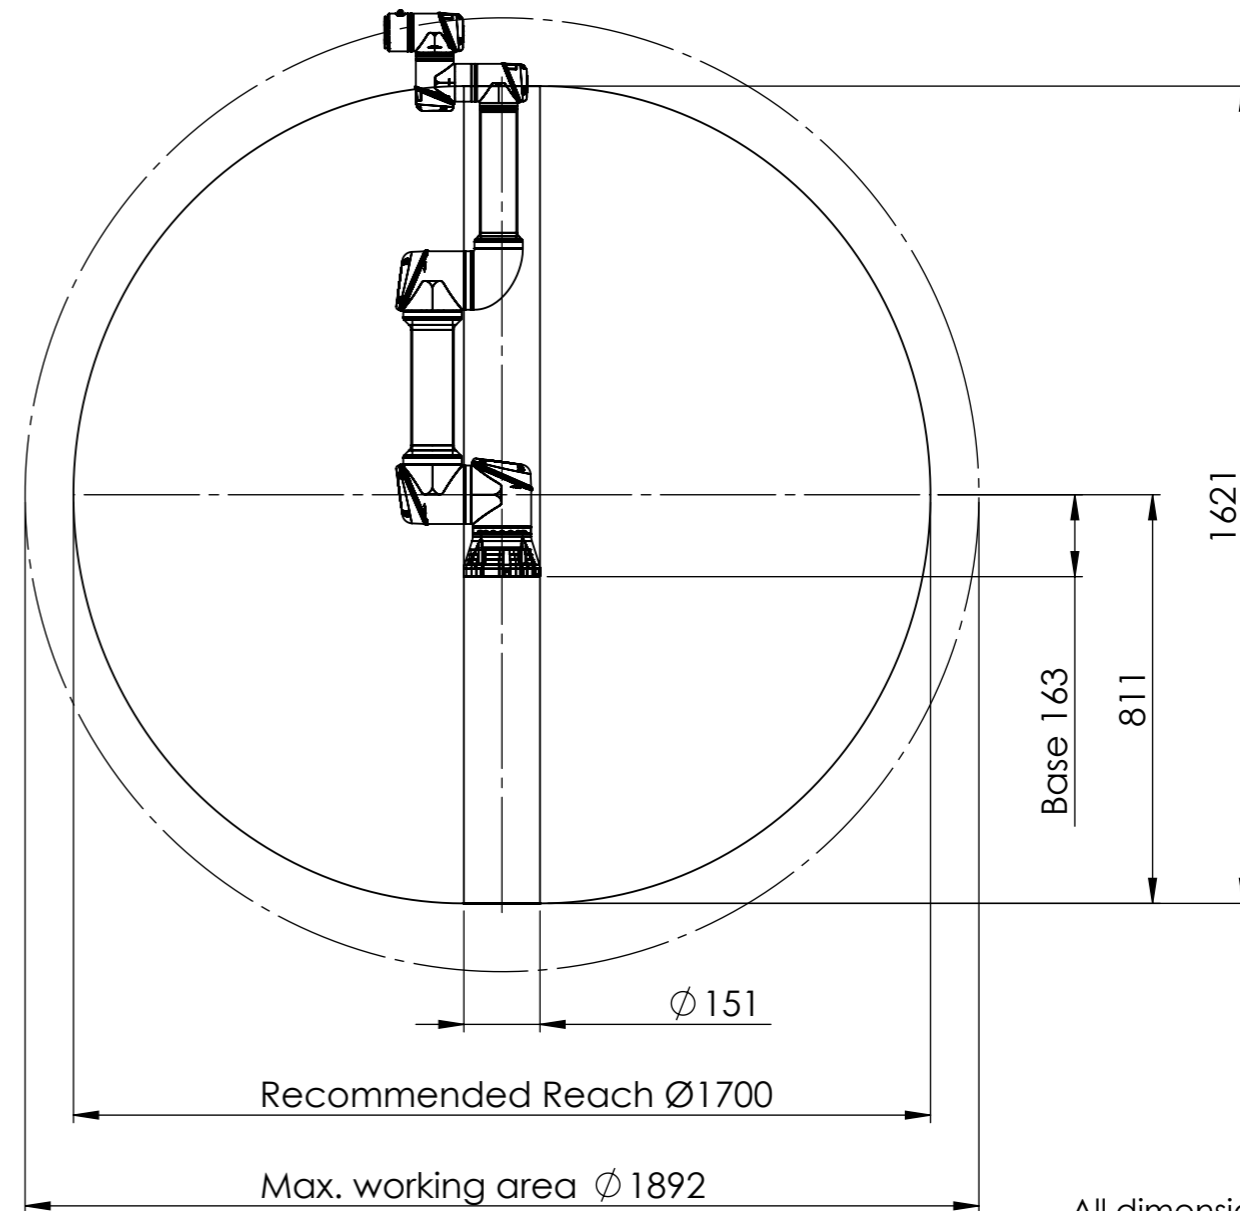

UR5 working area, top view

UR5 working area, side view

All dimension is in mm
For public use

 UNIVERSAL ROBOTS <small>TEL: +45 89 93 89 89 FAX: +45 38 79 89 89 WEB: universal-robots.com</small>	
TITLE: UR5e Working Area	
DATE: 28-05-2018	
Status change date:	
DWG NO. 1000698	REV. 0

All dimension is in mm
For public use

UNIVERSAL ROBOTS

TEL: +45 89 93 89 89 FAX: +45 38 79 89 89 WEB: universal-robots.com

TITLE:

UR5e Working Area

DATE

28-05-2018

Status change date:

DWG NO.

1000698

REV.

0