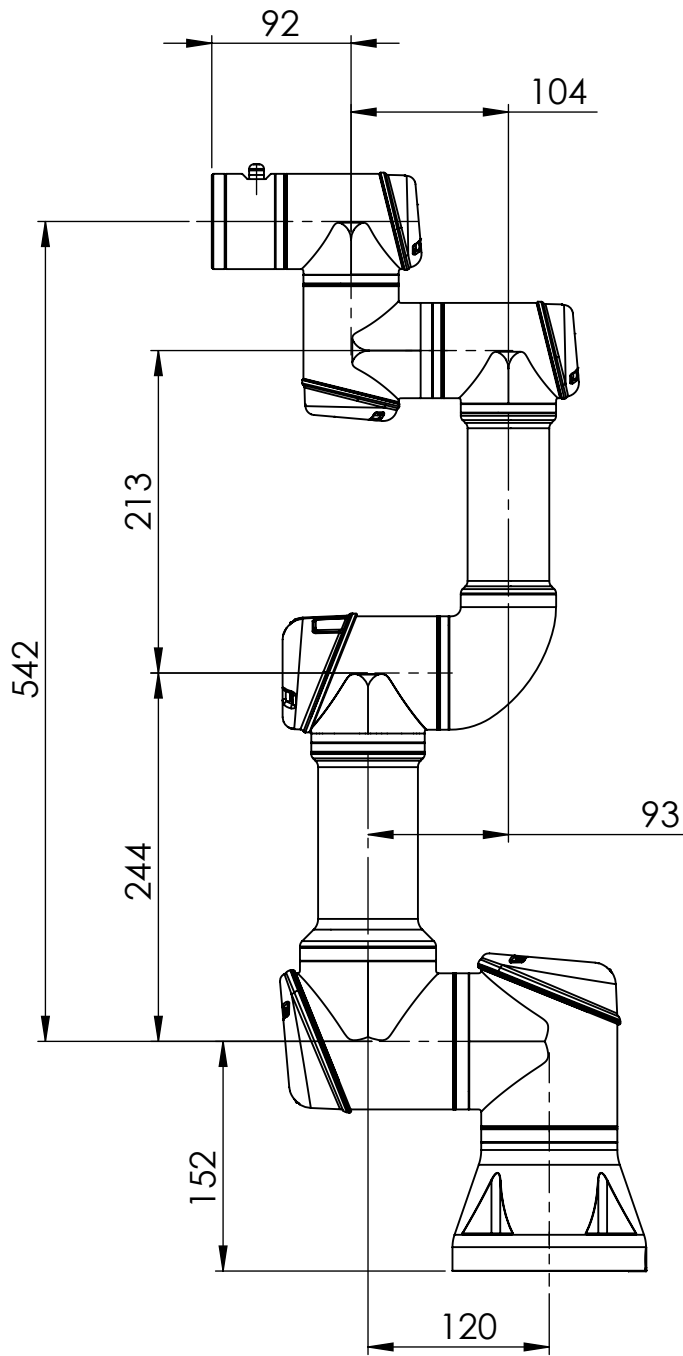

UR3 working area, top view

UR3 working area, side view

All dimension is in mm
For public use

 UNIVERSAL ROBOTS <small>TEL: +45 89 93 89 89 FAX: +45 38 79 89 89 WEB: universal-robots.com</small>	
<small>TITLE:</small> UR3e Working Area	
<small>DATE:</small> 28-05-2018	
<small>Status change date:</small>	
<small>DWG NO.</small> 1000697	<small>REV.</small> 0

All dimension is in mm
For public use

UNIVERSAL ROBOTS

TEL: +45 89 93 89 89 FAX: +45 38 79 89 89 WEB: universal-robots.com

TITLE:	UR3e Working Area	
DATE	28-05-2018	
Status change date:		
DWG NO.	1000697	REV. 0