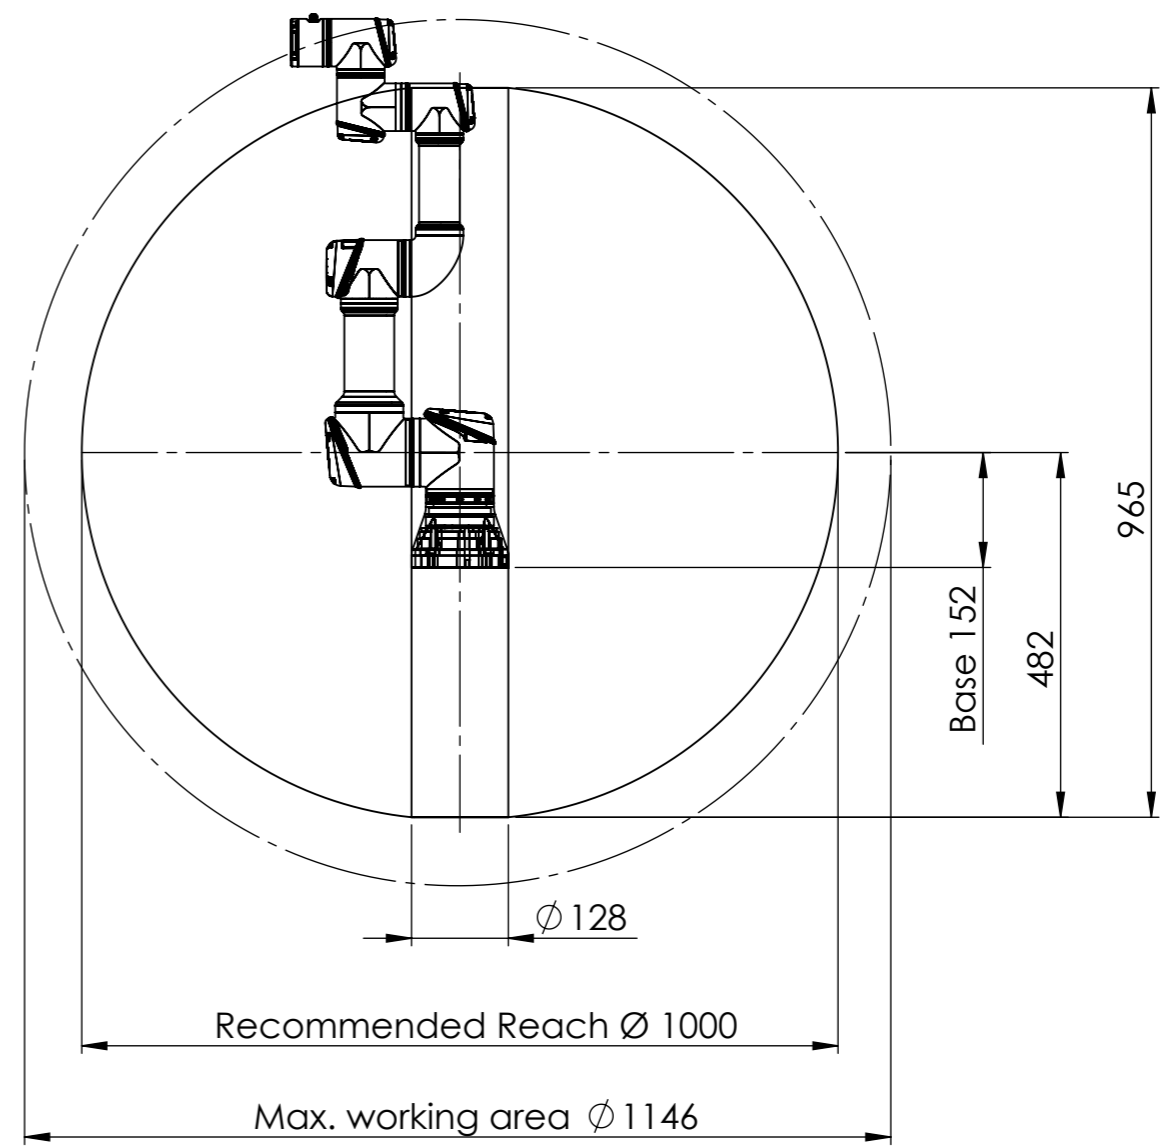

UR3 working area, top view

UR3 working area, side view

All dimension is in mm
For public use

 UNIVERSAL ROBOTS <small>TEL: +45 89 93 89 89 FAX: +45 38 79 89 89 WEB: universal-robots.com</small>	
<small>TITLE:</small> UR3e Working Area	
<small>DATE:</small> 28-05-2018	
<small>Status change date:</small>	
<small>DWG NO.</small> 1000697	<small>REV.</small> 0

All dimension is in mm
For public use

UNIVERSAL ROBOTS

TEL: +45 89 93 89 89 FAX: +45 38 79 89 89 WEB: universal-robots.com

TITLE:	UR3e Working Area	
DATE	28-05-2018	
Status change date:		
DWG NO.	1000697	REV. 0