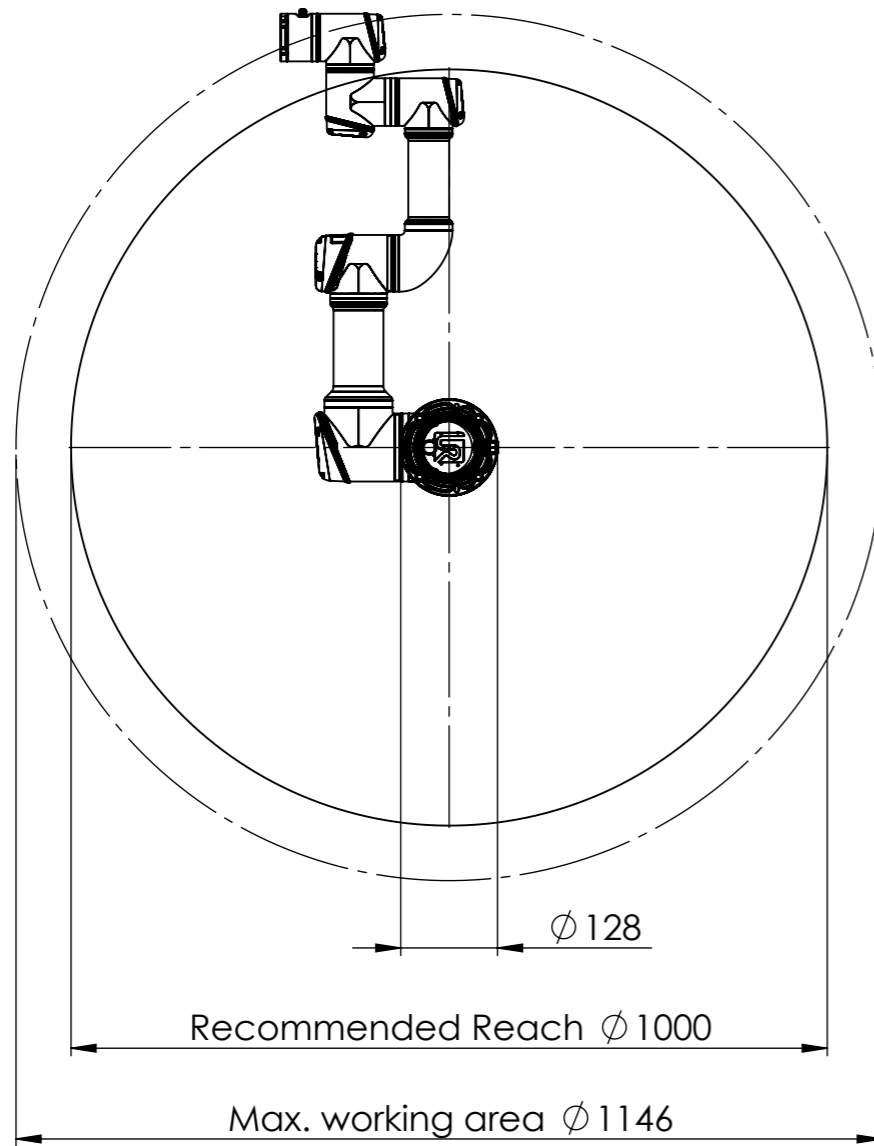

UR3 working area, top view

UR3 working area, side view

All dimension is in mm
For public use

 UNIVERSAL ROBOTS <small>TEL: +45 89 93 89 89 FAX: +45 38 79 89 89 WEB: universal-robots.com</small>	
<small>TITLE:</small> UR3e Working Area	
<small>DATE:</small> 28-05-2018	
<small>Status change date:</small>	
<small>DWG NO.</small> 1000697	<small>REV.</small> 0

All dimension is in mm
For public use

UNIVERSAL ROBOTS

TEL: +45 89 93 89 89 FAX: +45 38 79 89 89 WEB: universal-robots.com

TITLE:	UR3e Working Area	
DATE	28-05-2018	
Status change date:		
DWG NO.	1000697	REV. 0