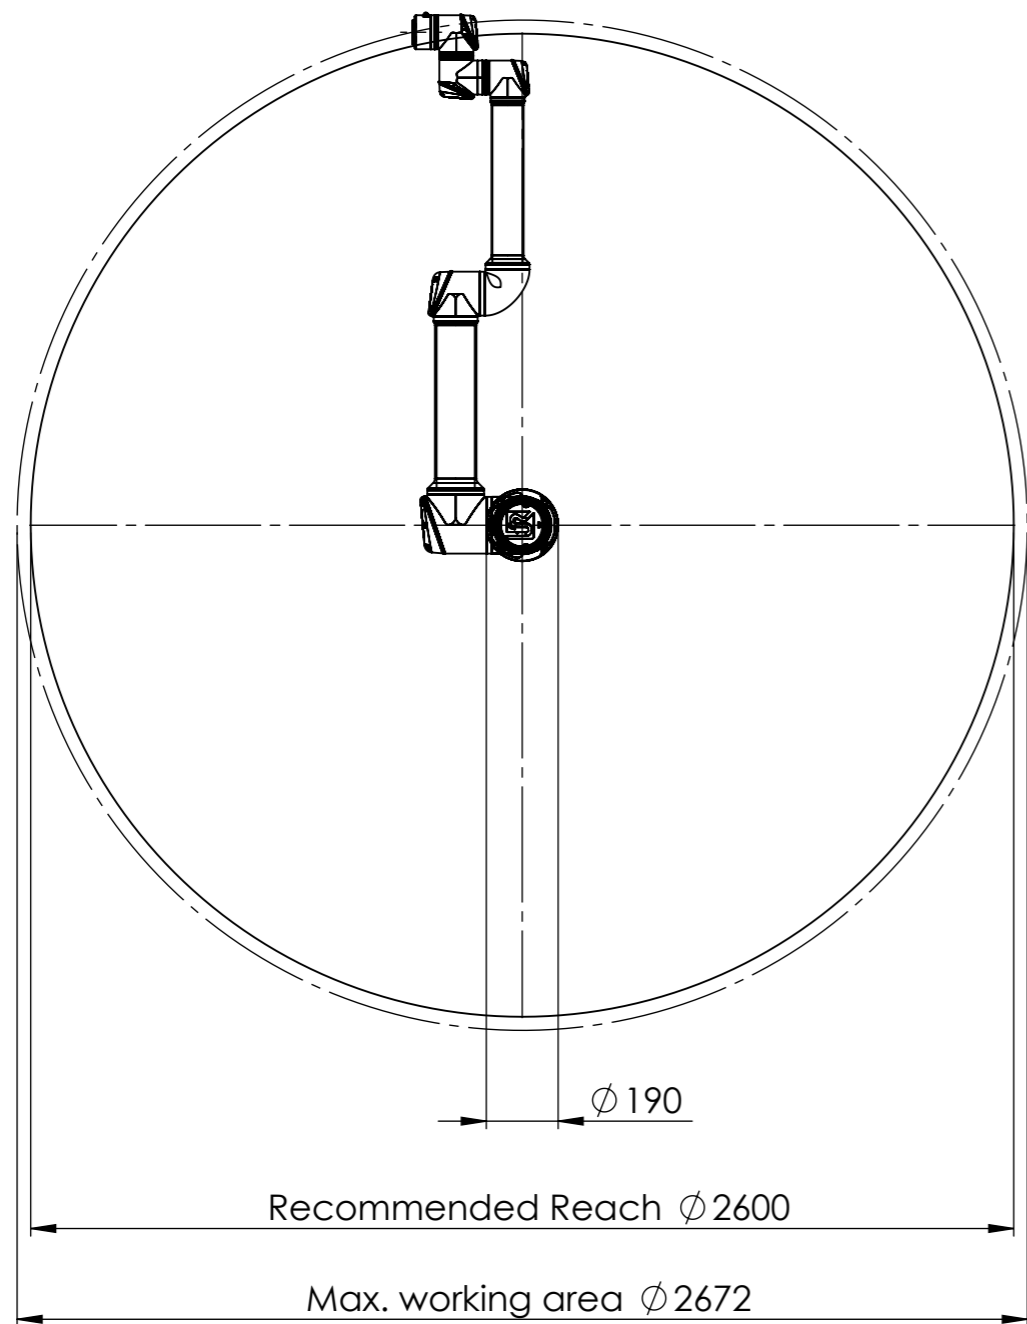

UR10 working area, top view

UR10 working area, side view

All dimension is in mm
For public use

	
UNIVERSAL ROBOTS	
<small>TEL: +45 89 93 89 89 FAX: +45 38 79 89 89 WEB: universal-robots.com</small>	
TITLE:	UR10e Working Area
DATE:	28-05-2018
Status change date:	
DWG NO.	1000700
REV.	0

All dimension is in mm
For public use

UNIVERSAL ROBOTS

TEL: +45 89 93 89 89 FAX: +45 38 79 89 89 WEB: universal-robots.com

TITLE:	UR10e Working Area	
DATE	28-05-2018	
Status change date:		
DWG NO.	1000700	REV. 0