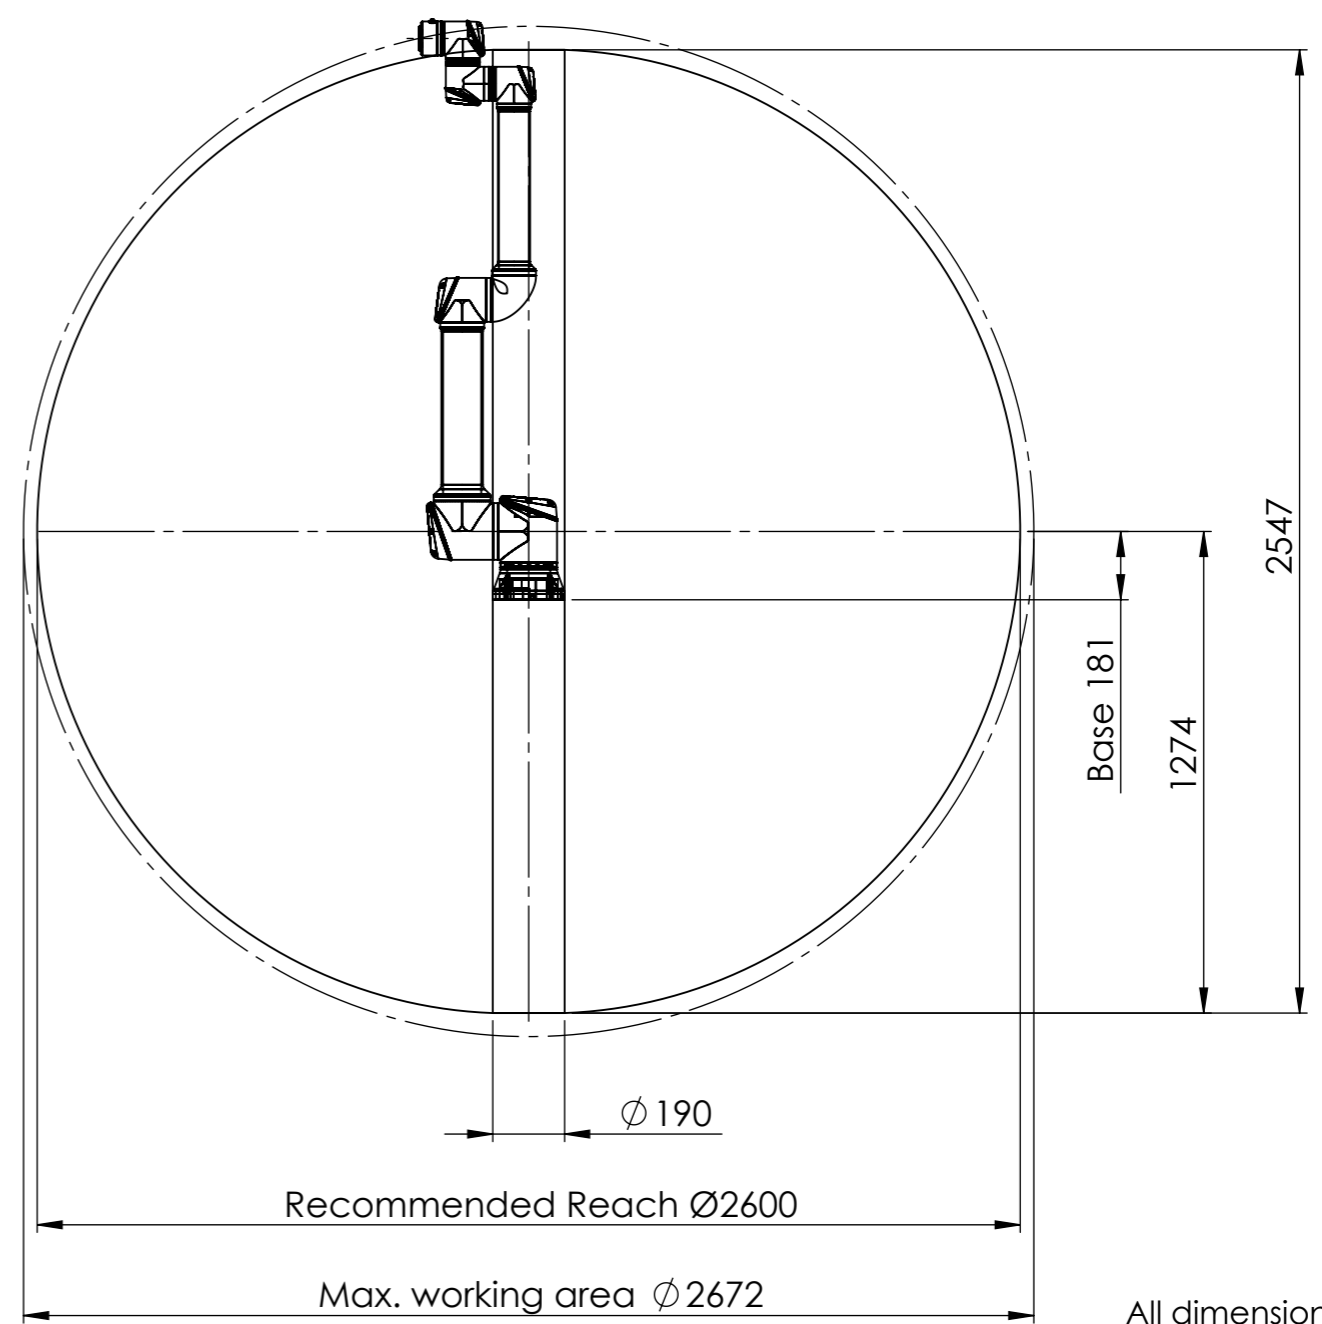

UR10 working area, top view

UR10 working area, side view

All dimension is in mm
For public use

	
UNIVERSAL ROBOTS	
<small>TEL: +45 89 93 89 89 FAX: +45 38 79 89 89 WEB: universal-robots.com</small>	
TITLE:	UR10e Working Area
DATE:	28-05-2018
Status change date:	
DWG NO.	1000700
REV.	0

All dimension is in mm
For public use

UNIVERSAL ROBOTS

TEL: +45 89 93 89 89 FAX: +45 38 79 89 89 WEB: universal-robots.com

TITLE:	UR10e Working Area	
DATE	28-05-2018	
Status change date:		
DWG NO.	1000700	REV. 0