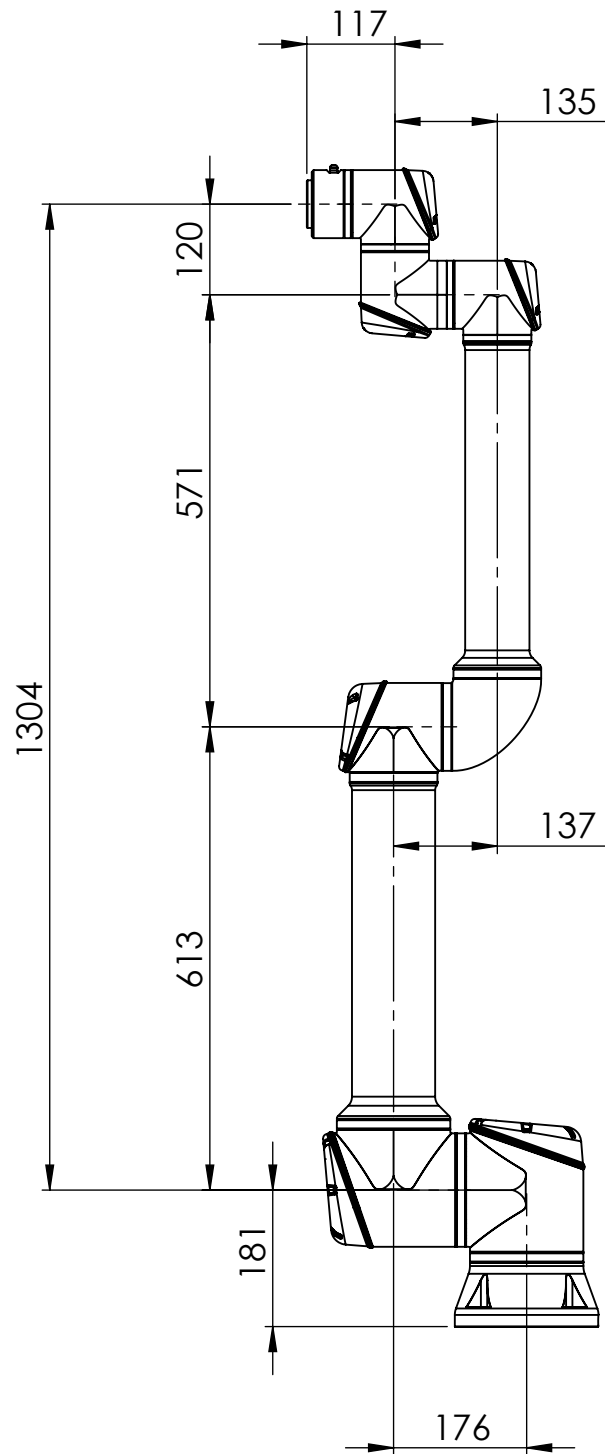

UR10 working area, top view

UR10 working area, side view

All dimension is in mm
For public use

	
UNIVERSAL ROBOTS	
<small>TEL: +45 89 93 89 89 FAX: +45 38 79 89 89 WEB: universal-robots.com</small>	
TITLE:	UR10e Working Area
DATE:	28-05-2018
Status change date:	
DWG NO.	1000700
REV.	0

All dimension is in mm
For public use

UNIVERSAL ROBOTS

TEL: +45 89 93 89 89 FAX: +45 38 79 89 89 WEB: universal-robots.com

TITLE:	UR10e Working Area	
DATE	28-05-2018	
Status change date:		
DWG NO.	1000700	REV. 0