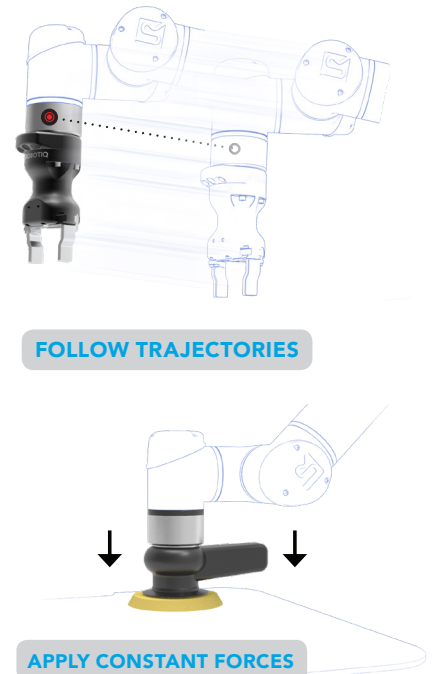

FORCE COPILOT

FORCE CONTROL
MADE EASY

**START
PRODUCTION
FASTER**

LEAN
ROBOTICS

INTUITIVE SOFTWARE FOR FT 300 AND E-SERIES ONBOARD FORCE TORQUE SENSOR

Machine Tending

Assembly

Finishing