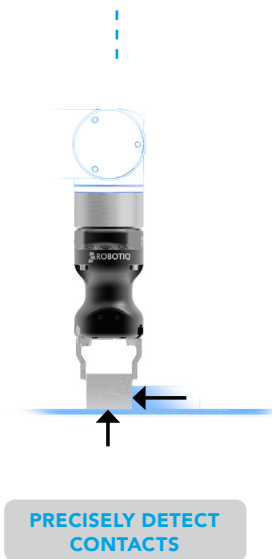

FORCE COPILOT

FORCE CONTROL
MADE EASY

**START
PRODUCTION
FASTER**

LEAN
ROBOTICS

INTUITIVE SOFTWARE FOR FT 300 AND E-SERIES ONBOARD FORCE TORQUE SENSOR

Machine Tending

Assembly

Finishing