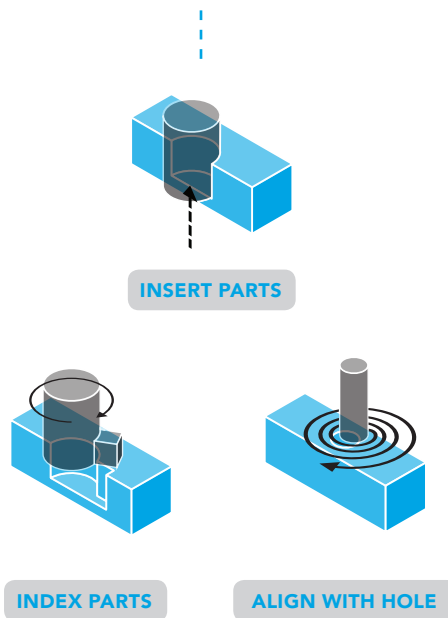

FORCE COPILOT

FORCE CONTROL
MADE EASY

**START
PRODUCTION
FASTER**

LEAN
ROBOTICS

INTUITIVE SOFTWARE FOR FT 300 AND E-SERIES ONBOARD FORCE TORQUE SENSOR

Machine Tending

Assembly

Finishing